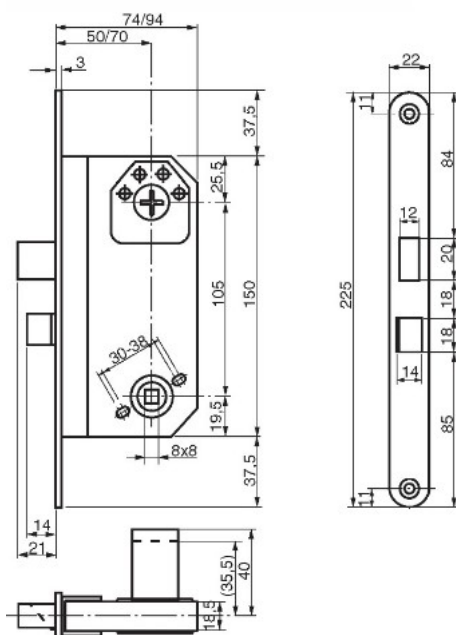

PRODUCT SHEET

Description:

Mortise Door Lock 8765, Right, 50mm Backset, W/Striker, Latch & Deadbolt 360DG Turn, Lock Body: 150x75mm, Front Plate, 22x225mm - SS-Look, Distance Between Axes: 105mm, For, Scandinavian Cylinders, F/Exterior & Interior Doors

Item number:

14.60.076-0

Units	Box	Carton	HS Code	Barcode
Pcs.			8301300000	
				5704866522496

SISO A/S

Mileparken 11
DK-2740 Skovlunde
Denmark
VAT: 24786013

Phone +45 45 830 900

www.siso.dk
siso@siso.dk

Danske Bank
Nytov Branch
Copenhagen
SWIFT: DABADKKK

Account no.
4180 3112 112936
IBAN Account
DK7230003112112936